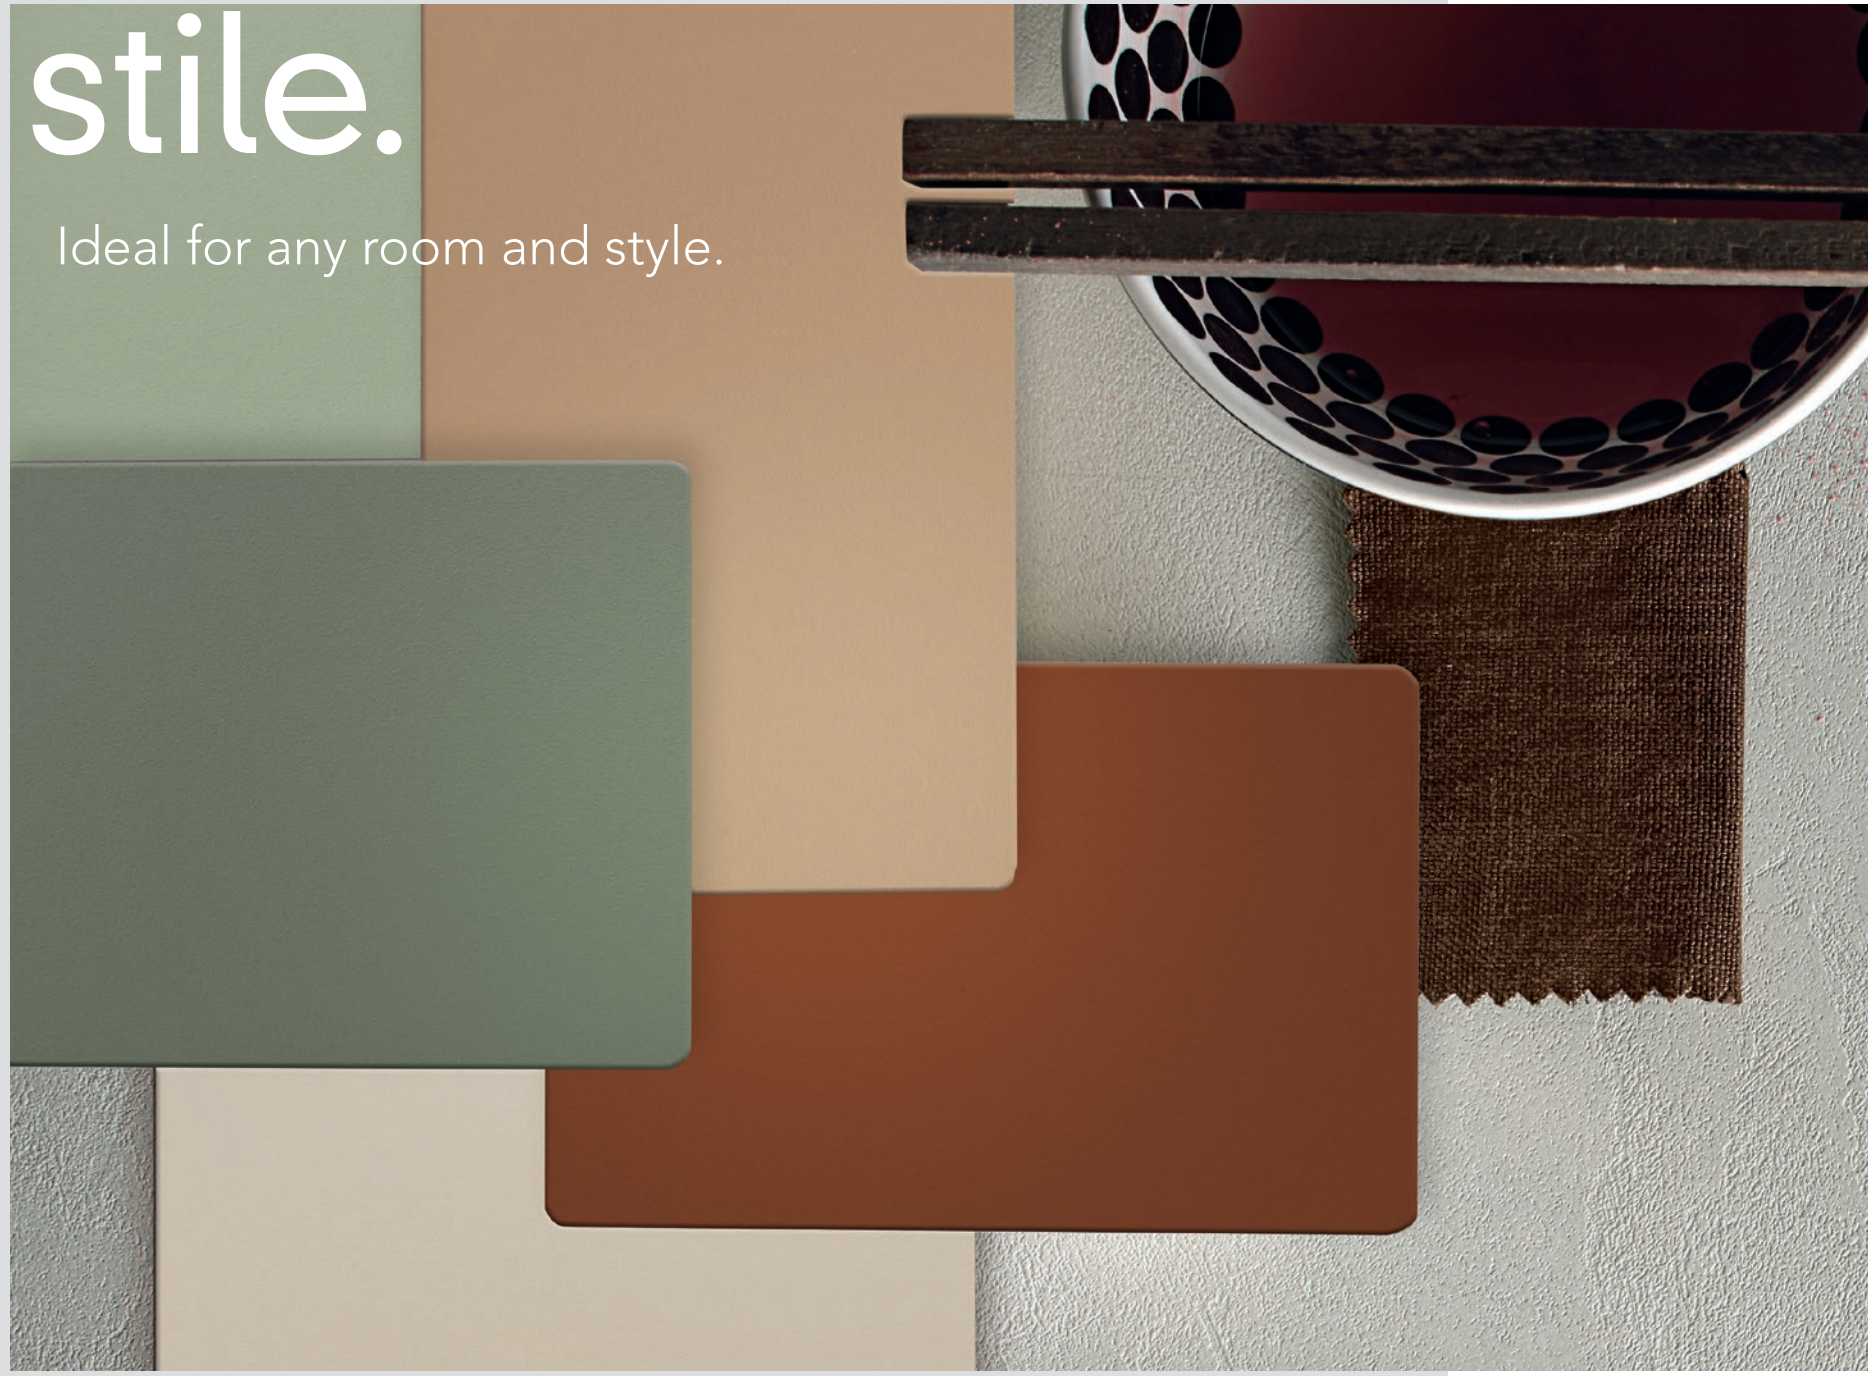

Per ogni ambiente e stile.

Ideal for any room and style.

Magnetika® un sistema adatto per qualsiasi zona della casa.

A SUITABLE SYSTEM FOR ANY AREA OF THE HOUSE.

Inquadra, clicca e scopri tutte le finiture del sistema magnetico.

FRAME, CLICK AND FIND OUT ALL THE FINISHES OF THE MAGNETIC SYSTEM.