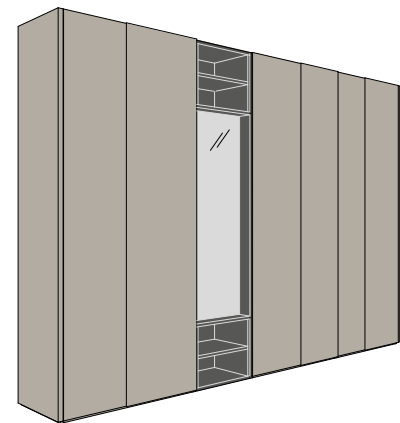

1 TECHNICAL DATA

WAVE + SECRET AIR armadio wardrobe

Anta laccato opaco finitura Sahara BG con profilo in alluminio nero, struttura interna finitura Lino grey. Secret Air legno impiallacciato finitura Rovere TC.

Matt lacquered door Sahara BG finish with black aluminum integrated profile. internal structure Lino grey finish. Secret Air wood veneer Rovere TC finish.