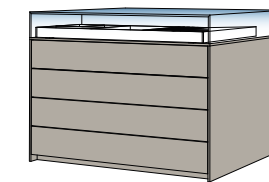

SHADOW-BOX armadio wardrobe

Struttura in legno finitura Frassino BL e ante Evans air con telaio in alluminio bronzo opaco e vetro fumè.

Structure in wood Frassino BL finish and Evans air doors with matt black aluminum frame and fumè glass.

GROOVE armadio wardrobe

Anta in laccato opaco finitura Grigio LV con maniglia integrata. struttura interna in bilaminato finitura Mandorlo.

Door in matt lacquered Grigio LV finish with integrated handle. Internal structure in bilaminated Mandorlo finish.

MISTY libreria bookshelf

Struttura impiallacciato legno Frassino BL. mensole con led up&down e profili verticali in alluminio bronzo

Structure in wood veneer Frassino BL finish. shelves with up&down Led and bronze aluminum vertical profiles.

DUKE vanity island

Cassetti e fianchi in laccato opaco finitura Bronzo con vassoi in eco-pelle Corfù black. Top monoblocco in vetro Fumè.

Drawers and side panels in matt lacquered Bronzo finish. trays in eco-leather Corfù black finish. Monoblock top in glass Fumè finish.

ELLINGTON COLLECTION high chest of drawers and bedside drawers

Struttura in laccato opaco finitura Bronzo e cassetti in legno impiallacciato finitura Frassino BL.

Structure in matt lacquered Bronzo finish and drawers in wood veneer Frassino BL finish.

MIRROR ARABESQUE letto bed

Giroletto in tessuto finitura Roma 10. Schienale in vetro specchio stopsol bronzo e doghe in tessuto finitura Roma 10. Mensole superiore in legno finitura Frassino BL con Led integrato.

Bed frame in fabric Roma 10 finish. Back panels in glass stopsol mirror bronze and lines in fabric Roma 10 finish. Upper shelves in wood Frassino BL finish with integrated Led.