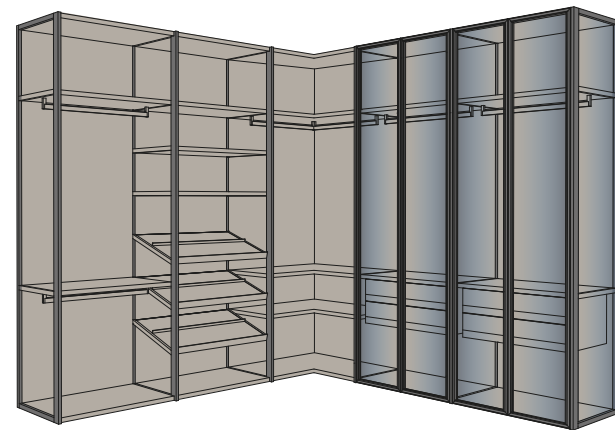

NAKED cabina armadio walk-in closet

Struttura con tramezzi in alluminio finitura nero opaco. Ante Evans air in alluminio finitura nero opaco e vetro fumè. Schienali in bilaminato finitura Africa BK e ripiani in legno Rovere TC.

Structure with partition frame in aluminum matt black finish. Evans air doors in aluminum matt black finish and fumè glass. Back panels in bilaminate Africa BK finish and shelves in wood Rovere TC.

6

TECHNICAL DATA

NAKED vanity island

Struttura in alluminio finitura nero opaco con cassetti sospesi in laccato opaco finitura Bronzo. Vassoi in eco-pelle finitura Pandora 10 e top in vetro fumè.

Matt black aluminum structure with suspended drawers in matt lacquered Bronzo finish. Trays in eco-leather Pandora 10 finish and top in glass fumè finish.

bedside drawers and dresser **MISTY TRAY COLLECTION**

Anta impiallacciato legno finitura Rovere TC con struttura in alluminio nero e vassoio laccato opaco finitura nero.

Door in wood veneer Rovere TC finish with black aluminum structure and matt lacquered tray black finish.