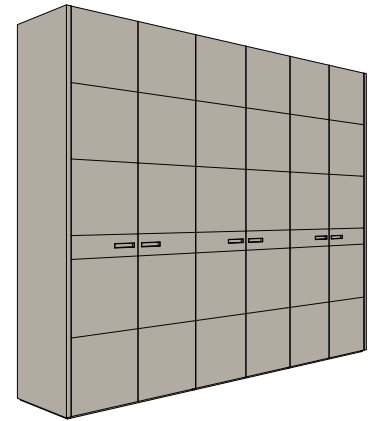

ELLINGTON armadio wardrobe

Anta in eco-pelle vintage finitura Pandora O2, struttura interna in bilaminato legno finitura Mandorlo.

Door in vintage eco-leather Pandora O2 finish, internal structure in wood bilaminate Mandorlo finish.

ANTA CON MANIGLIA INTEGRATA / DOOR WITH INTEGRATED HANDLE