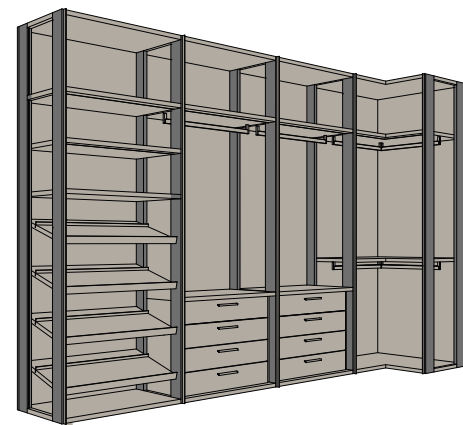

UNLIMITED armadio senza ante wardrobe without doors

Struttura con tramezzi in laccato opaco finitura Arabian clay e alluminio nero opaco, schienali e ripiani in laccato opaco finitura Arabian clay, cassettiere laccato opaco finitura Arabian clay, profili verticali in alluminio nero opaco.

Wardrobe structure with partition frame in matt lacquered Arabian clay finish and matt black aluminum, back panel and shelves in matt lacquered Arabian clay finish, drawers in matt lacquered Arabian clay finish, aluminum vertical profiles in matt black.