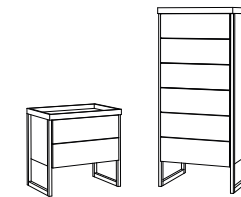

MISTY TRAY COLLECTION high chest of drawers and bedside drawers

Struttura in laccato lucido finitura Forest green, fianchi in legno finitura Frassino BL, ante in eco-pelle finitura Corfù tabac e vassoio in laccato lucido finitura Forest green.

Structure in glossy lacquered Forest green finish, side panels in wood Frassino BL finish, doors in eco-leather Corfù tabac finish and tray in glossy lacquered Forest green finish.