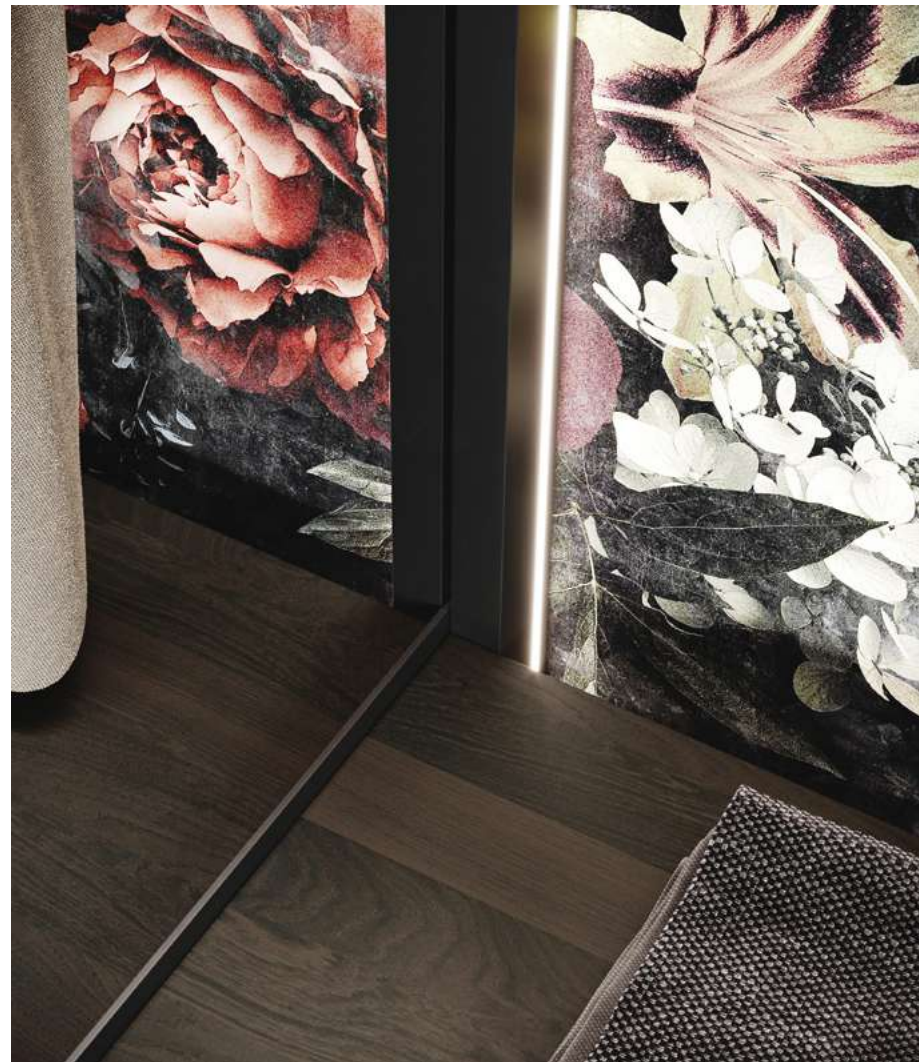

Cabina armadio Evidence con palo Led finitura nero opaco e ripiani in legno finitura Rovere TC. Isola Duke in finitura laccato opaco Sahara BG con vassoi in eco-pelle vintage finitura Pandora 06.

Evidence walk-in closet with Led pole in matt black finish and shelves in wood Rovere TC finish. Duke island in matt lacquered Sahara BG finish with tray in vintage eco-leather Pandora 06 finish.