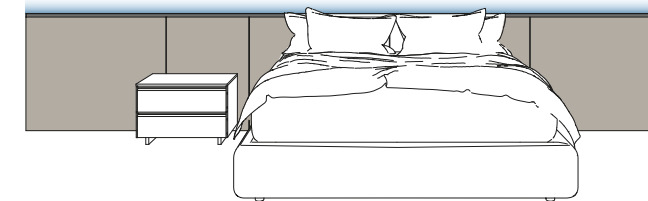

SOLO + BOISERIE giroletto e boiserie bed frame and boiserie

Pannelli boiserie legno finitura Frassino BL con profilo Led superiore in alluminio nero. Giroletto in tessuto finitura Roma 06.

Boiserie panels in wood Frassino BL finish with upper matt black Led aluminum profile. Bed frame in fabric Roma 06 finish.