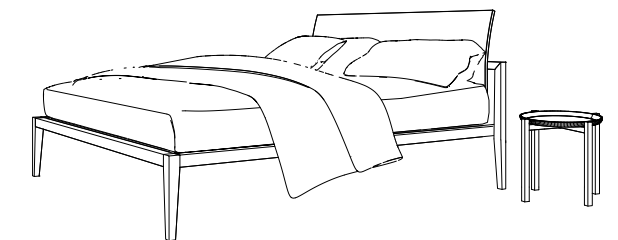

letto bed THELONIUS

Struttura in impiallacciato legno finitura Rovere FM.
Structure in wood veneer Rovere FM finish.