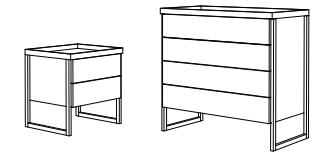

bedside drawers and dresser **MISTY TRAY COLLECTION**

Anta impiallacciato legno finitura Rovere TC con struttura in alluminio nero e vassoio laccato opaco finitura nero.

Door in wood veneer Rovere TC finish with black aluminum structure and matt lacquered tray black finish.