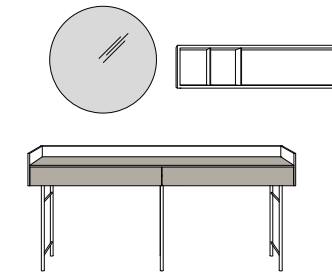

scrivania desk **O'DAY**

Struttura in metallo finitura nero opaco, cassetti in bilaminato finitura Mandorlo, fianchi e schienale in laccato opaco finitura Arabian clay. Vano a giorno superiore in bilaminato finitura Mandorlo.

Structure in metal matt black finish, drawers in bilaminated Mandorlo finish, side and back panels in matt lacquered Arabian clay finish. Upper open unit in bilaminated Mandorlo finish.