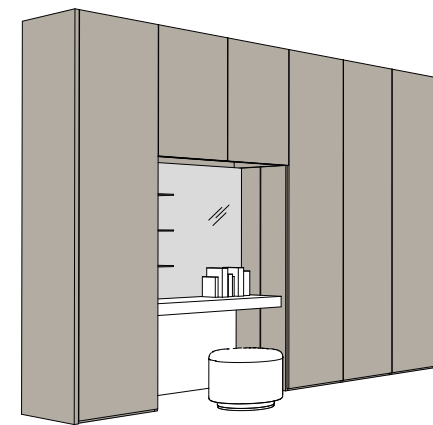

FLAT armadio wardrobe

Anta laccato opaco finitura Grigio BX con apertura push-pull, struttura interna in bilaminato finitura Noce NT. Vano centrale con piano sospeso in laccato opaco finitura Grigio BX, ripiani in vetro trasparente e specchio.

Door in matt lacquered Grigio BX finish with push-pull opening, internal structure in bilaminated Noce NT finish. Central unit with suspended desk in matt lacquered Grigio BX finish, shelves in transparent glass and mirror.

ANTA CON APERTURA PUSH-PULL

OLIVER + BIG MAMA tavolo + sedie table + chairs

Struttura e piano tavolo in laccato opaco finitura Nero. Sedia in velluto Viky 10 e struttura in legno finitura Rovere scuro.

Table in matt lacquered Nero finish. Chair in velvet Viky 10 finish with structure in wood Rovere scuro finish.

ELLINGTON COLLECTION high chest of drawers

Struttura esterna in laccato opaco finitura Grigio BX e cassetti in bilaminato legno finitura Noce NT.

External structure in matt lacquered Grigio BX finish and drawers in bilaminated wood Noce NT finish.