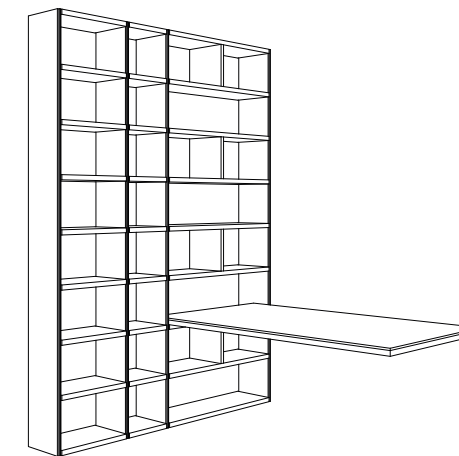

ANTA CON MANIGLIA INTEGRATA / DOOR WITH INTEGRATED HANDLE

FLAT armadio wardrobe

Anta e struttura interna in bilaminato legno finitura Mandorlo, apertura push-pull.
Door and internal structure in wood bilaminate Mandorlo finish, push-pull opening.