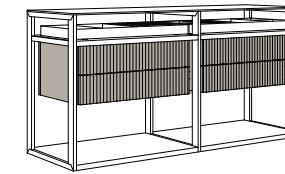

6

TECHNICAL DATA