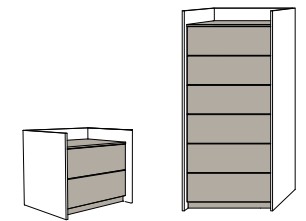

ELLINGTON COLLECTION high chest of drawers and bedside drawers

Struttura in laccato opaco finitura Bronzo e cassetti in legno impiallacciato finitura Frassino BL.

Structure in matt lacquered Bronzo finish and drawers in wood veneer Frassino BL finish.