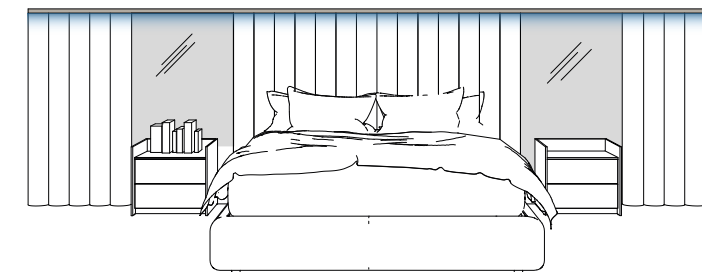

MIRROR ARABESQUE letto bed

Giroletto in tessuto finitura Roma 10. Schienale in vetro specchio stopsol bronzo e doghe in tessuto finitura Roma 10. Mensole superiore in legno finitura Frassino BL con Led integrato.

Bed frame in fabric Roma 10 finish. Back panels in glass stopsol mirror bronze and lines in fabric Roma 10 finish. Upper shelves in wood Frassino BL finish with integrated Led.