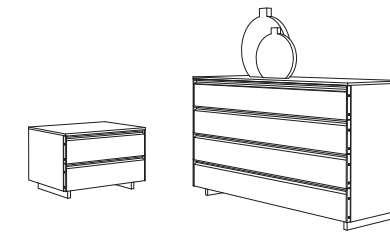

Open space unit with shelves in wood Frassino BL finish. High thickness plain in wood Frassino BL finish. Gap wardrobe doors in matt lacquered Arabian clay finish with matt black integrated handle.

5 TECHNICAL DATA