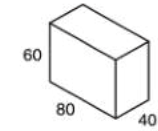

cod. 01

cod. 06