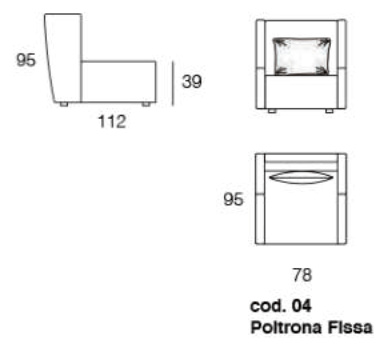

Club

design: Giovanni Pesce

Club poltroncina nella versione rivestita in pelle naturale, morbidezza e senso estetico in primo piano, per una seduta di alto valore.

Club armchair in the natural leather model, excellent softness and design for a truly precious chair.