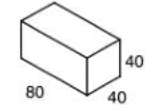

Tetris / Sistema modulare / Modular system

Tetris Buttons / Sistema modulare / Modular system