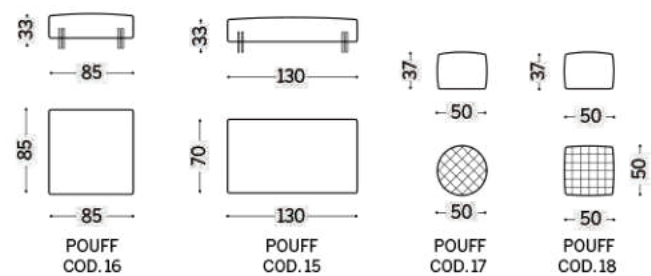

Yang / Divani / Sofas

Poltrona / Armchairs

Yang / Divani terminali DX-SX / Terminal sofas DX-SX

Yang / Divani componibili / Composable sofas

Yang / Divani penisola / Open-end sofas

Yang / Chaise longue - Angolo / Chaise longue - Corner

Pouff