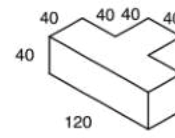

cod. 04

cod. 09