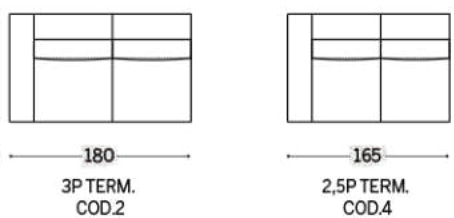

A touch of class to modernise the home furnishing style, Life features square shapes and deep seats with a seat back which acts as a handy head rest for added comfort.