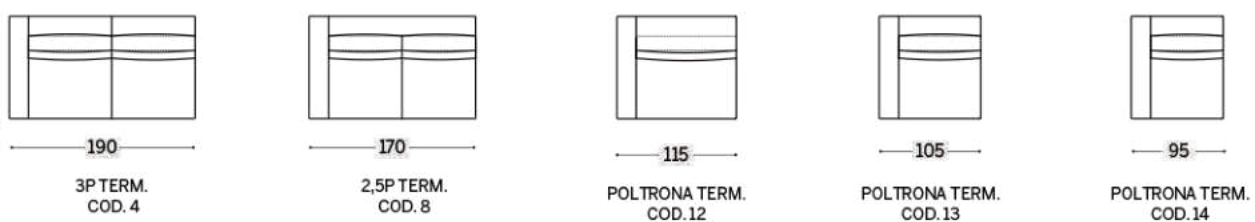

Shade / Divani terminali DX-SX / Terminal sofas DX-SX