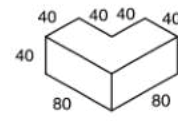

Tetris / Sistema modulare / Modular system

cod. 07

Tetris Buttons / Sistema modulare / Modular system