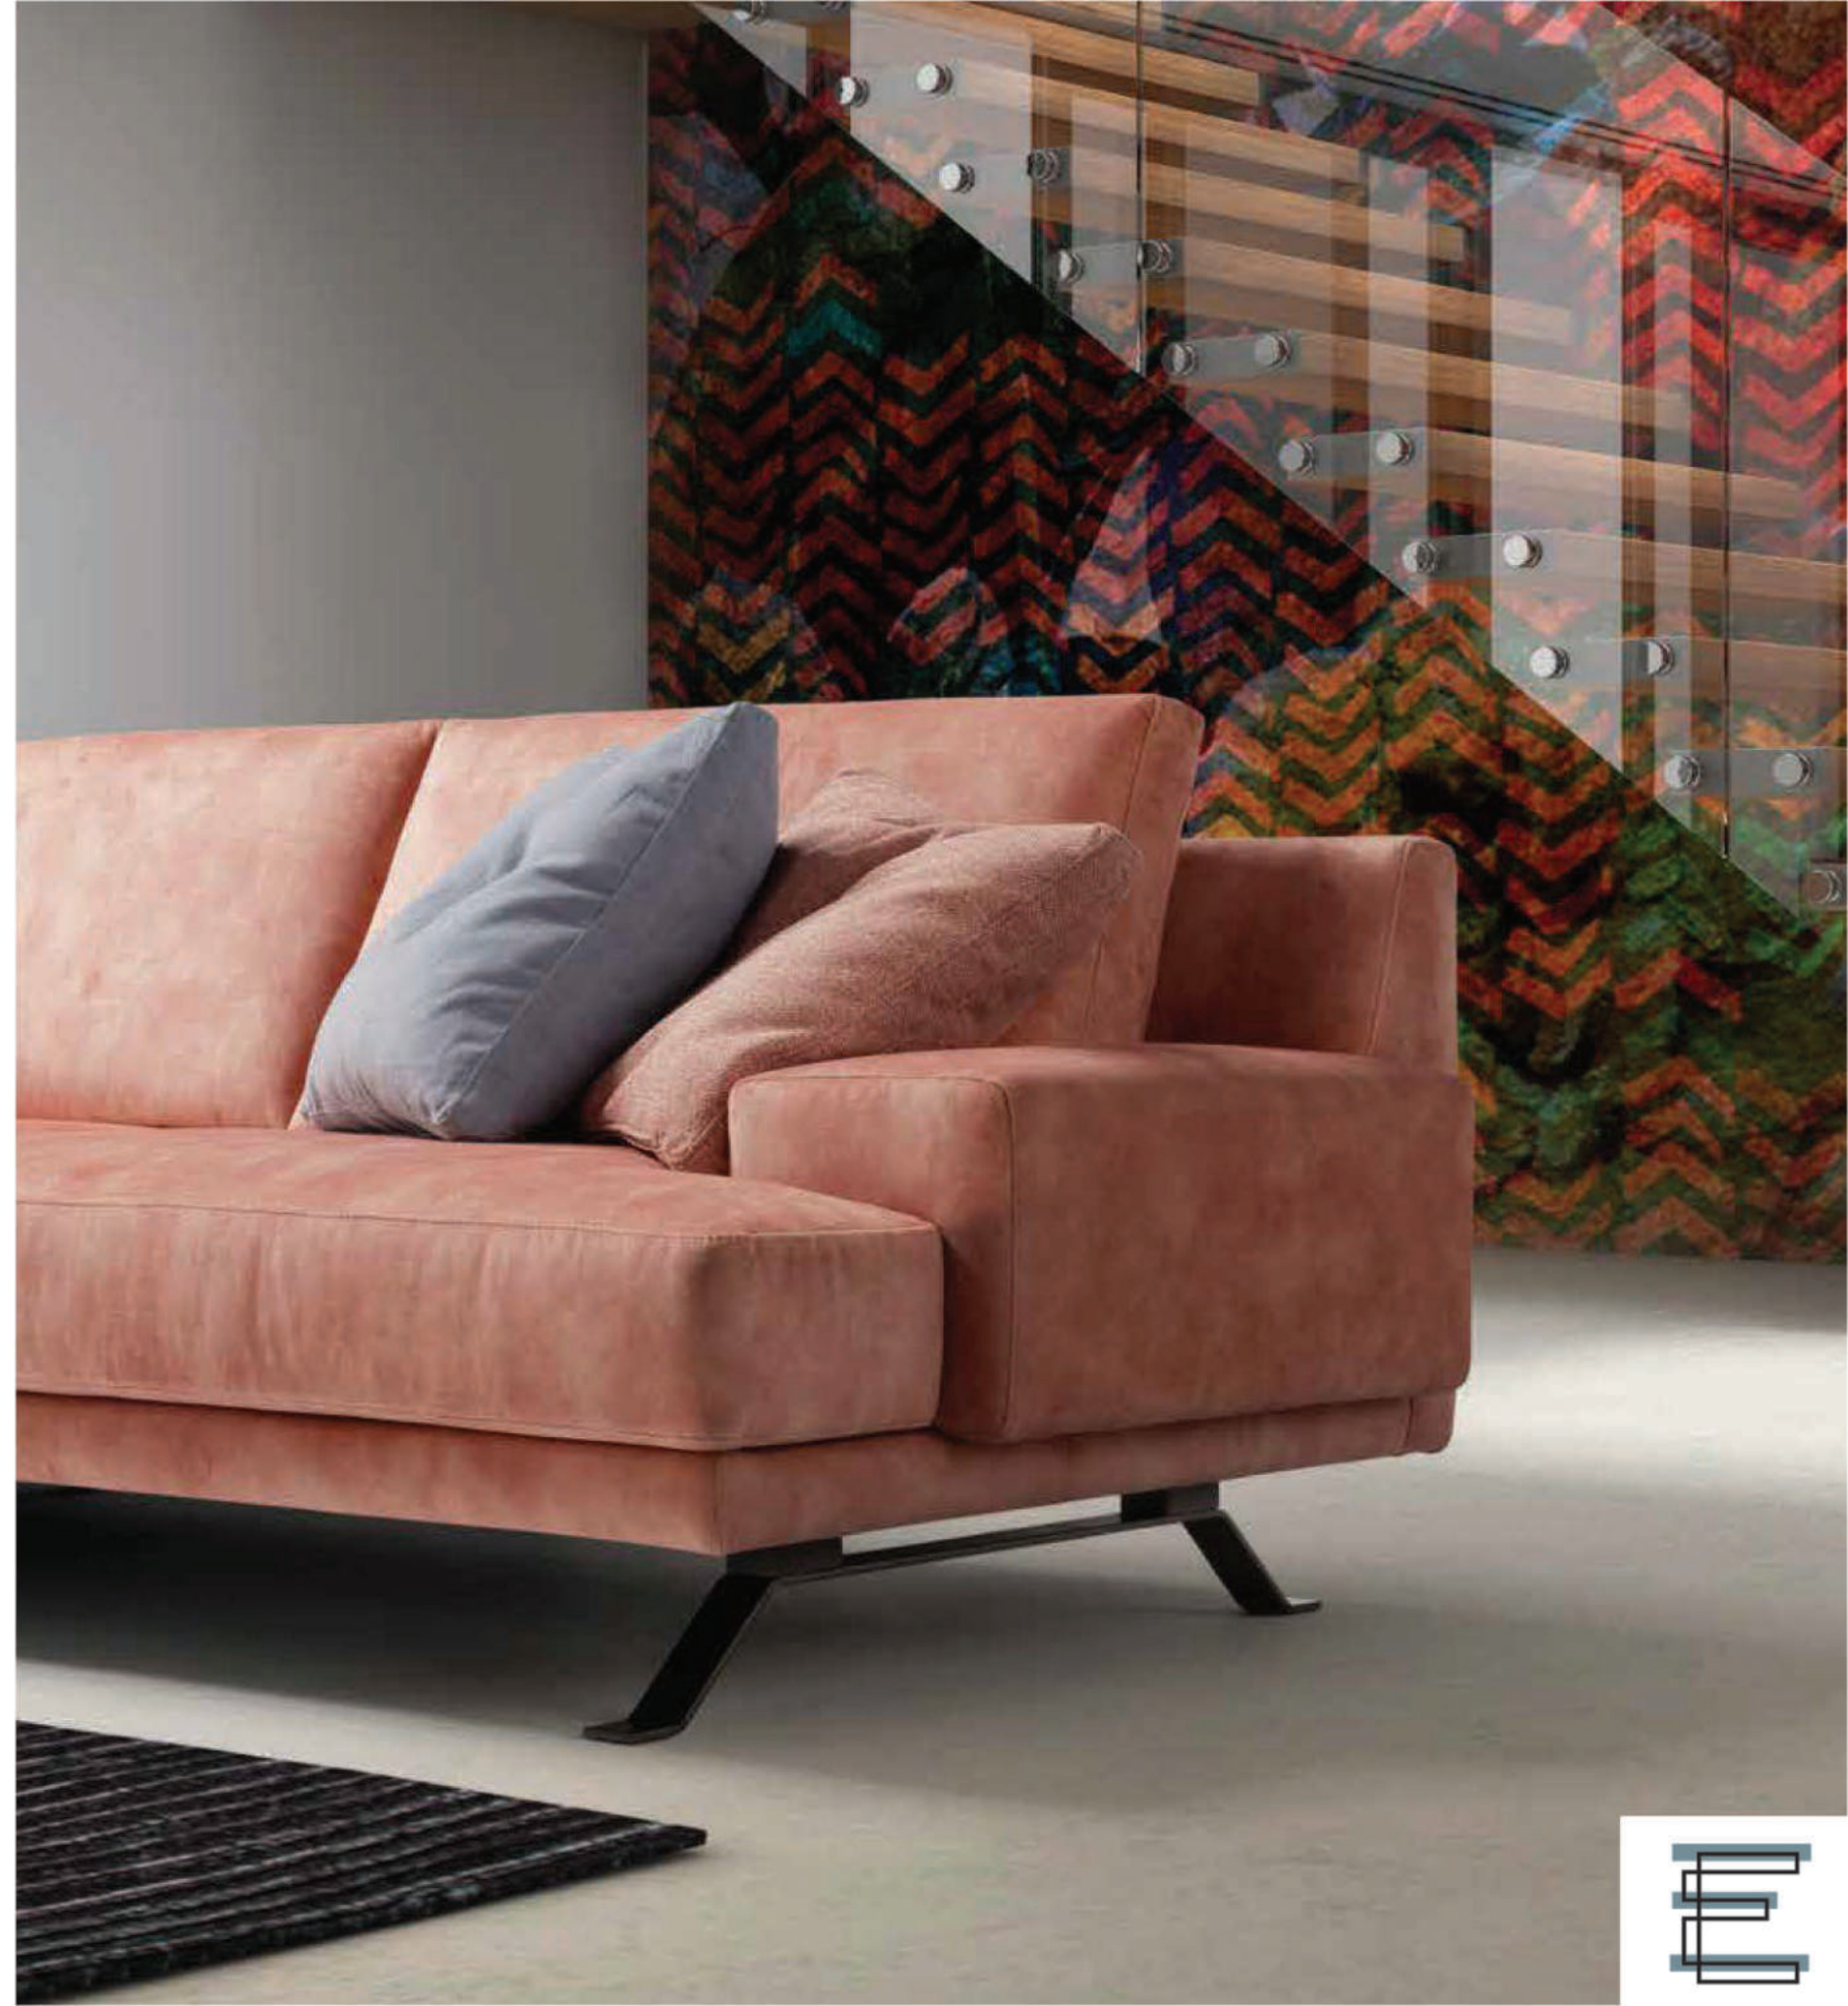

Hiro / Divani / Sofas

Hiro / Divani terminali DX-SX / Terminal sofas DX-SX

Hiro / Divani penisola / Open-end sofas

Hiro / Chaise longue - Angolo / Chaise longue - Corner

Pouff