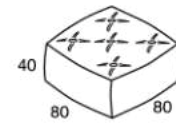

Tetris / Sistema modulare / Modular system

Tetris Buttons / Sistema modulare / Modular system