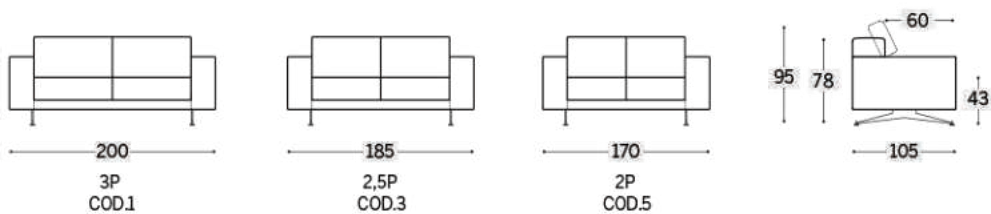

A touch of class to modernise the home furnishing style, Life features square shapes and deep seats with a seat back which acts as a handy head rest for added comfort.