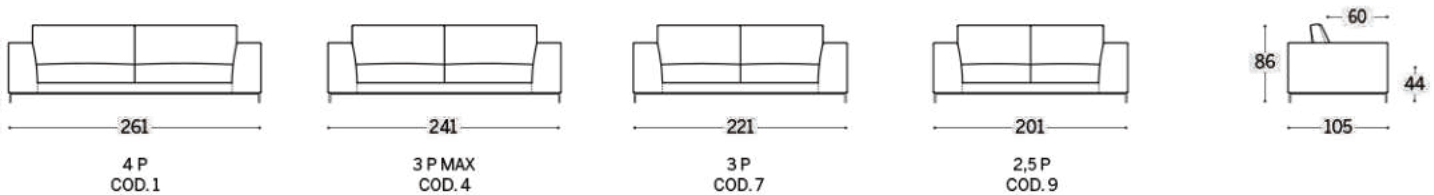

Loman / Divani / Sofas