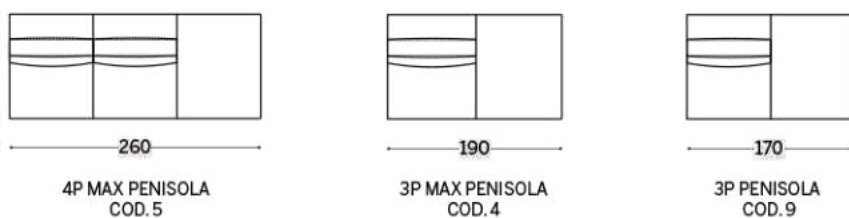

Cardiff / Divani penisola / Open-end sofas