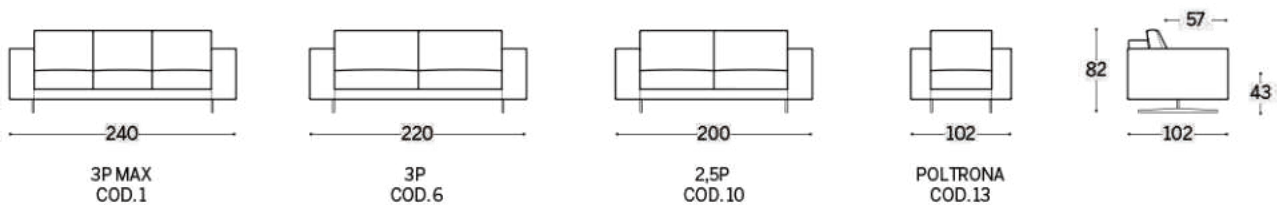

Cardiff / Divani terminali DX-SX / Terminal sofas DX-SX

Cardiff / Divani componibili / Componible sofas

Cardiff / Divani penisola / Open-end sofas

Cardiff / Chaise longue - Angolo / Chaise longue - Corner

Cardiff

Cardiff è un divano da due o tre posti disponibile anche con poltrona coordinata componibile con soluzione penisola, chaise longue e pouf per accostamenti che ben si adattano alle dimensioni della stanza e allo stile dell'arredo. Disponibile con piedini in acciaio lucido, nero nichel e bronzato.

Cardiff is a two or three-seater sofa also available with a coordinated armchair in a modular solution with a peninsula, chaise longue and pouf for combinations which adapt well to the size of the room and furnishing style. Available with polished steel, black nickel or bronze-plated feet.