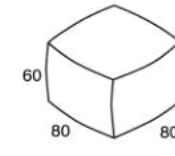

Tetris / Sistema modulare / Modular system

Tetris Buttons / Sistema modulare / Modular system