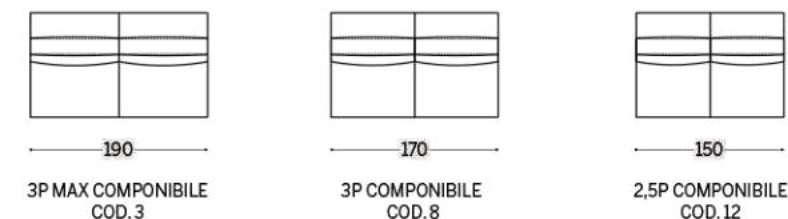

Cardiff / Divani componibili / Componible sofas