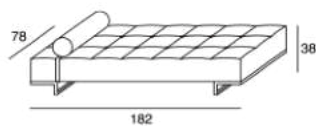

Dreaming

design: Giovanni Pesce

Mai la semplicità è stata così invitante. Un lettino che il perfetto abbinamento di imbottitura capitonné con rivestimento in pelle e cuscinetto cilindrico rende squisito anfitrione di momenti di esclusivo relax. Completa l'opera un sostegno a profilo metallico.

Never was simplicity so inviting. Perfect upholstery and matching leather, with roll cushions, turn this piece into an exquisite and generous host for some exclusive relaxing moments. To round it off, a metal profile to support it.