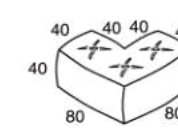

Tetris / Sistema modulare / Modular system

Tetris Buttons / Sistema modulare / Modular system

cod. 12c