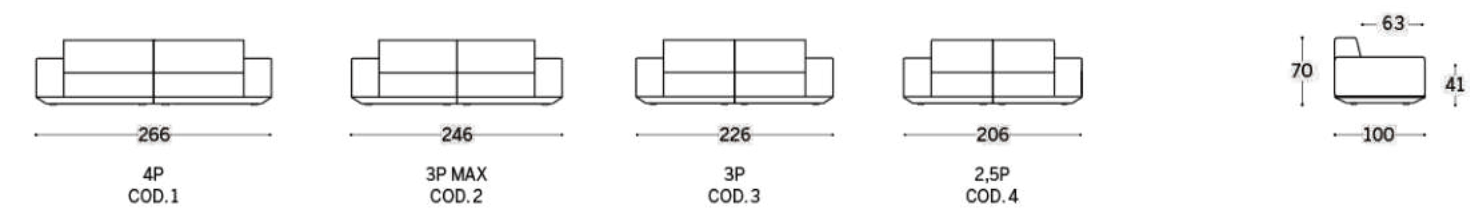

Cube is a modular sofa able to create a wide range of extremely comfortable compositions, formed of soft welcoming seating where the colours play a leading role, highlighting the modern style.

**Cube / Divani / Sofas**