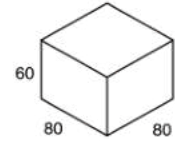

Tetris / Sistema modulare / Modular system

Tetris Buttons / Sistema modulare / Modular system