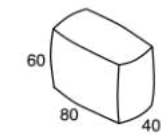

Tetris / Sistema modulare / Modular system

Tetris Buttons / Sistema modulare / Modular system

cod. 11c