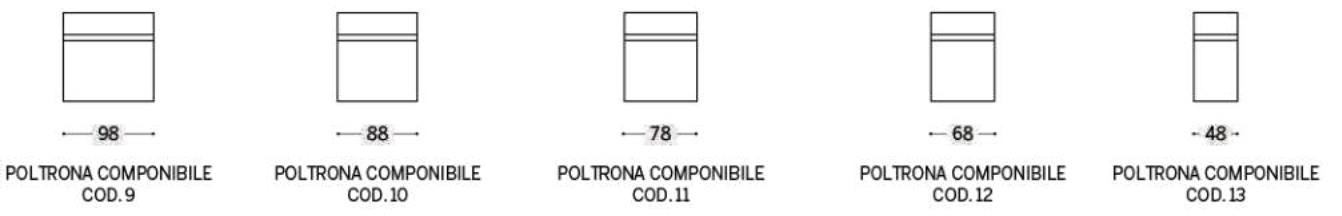

Cube / Divani componibili / Componible sofas