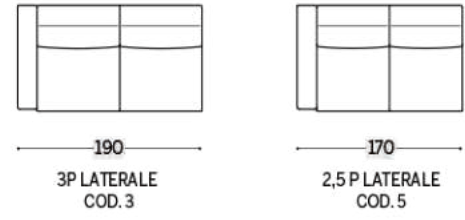

Andy / Divani terminali DX-SX / Terminal sofas DX-SX