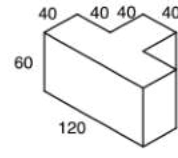

cod. 05

cod. 10