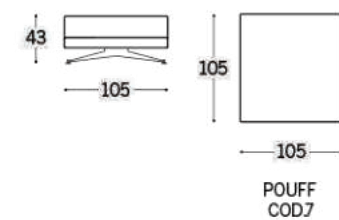

A touch of class to modernise the home furnishing style, Life features square shapes and deep seats with a seat back which acts as a handy head rest for added comfort.