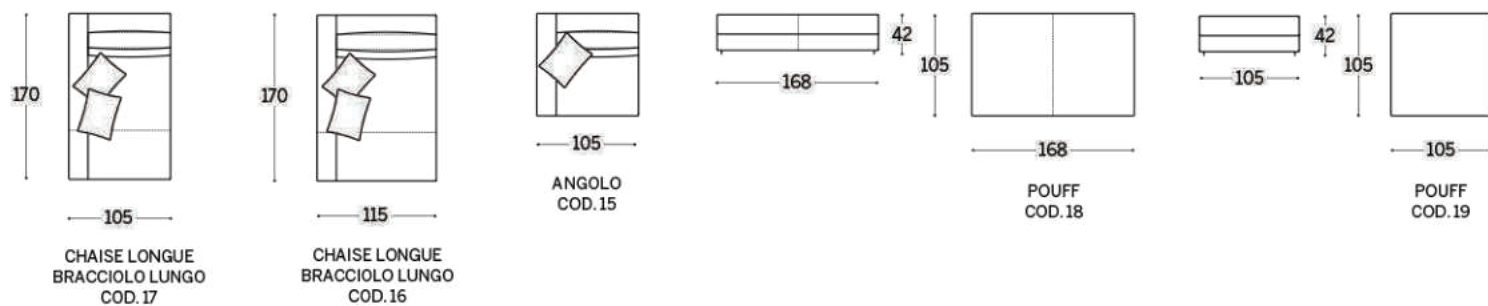

Shade / Chaise longue - Angolo / Chaise longue - Corner

Pouff