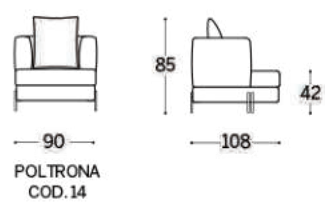

Poltrona / Armchairs