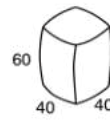

Tetris / Sistema modulare / Modular system

Tetris Buttons / Sistema modulare / Modular system