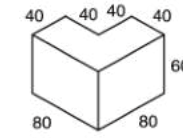

cod. 03

cod. 08