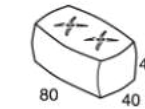

Tetris / Sistema modulare / Modular system

Tetris Buttons / Sistema modulare / Modular system