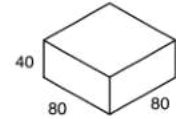

Tetris / Sistema modulare / Modular system

Tetris Buttons / Sistema modulare / Modular system