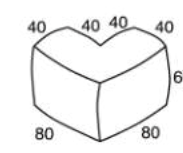

Tetris / Sistema modulare / Modular system

Tetris Buttons / Sistema modulare / Modular system

cod. 13c