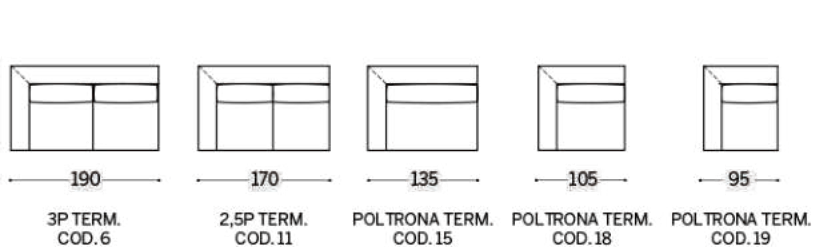

Travel / Divani terminali DX-SX / Terminal sofas DX-SX