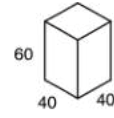

Tetris / Sistema modulare / Modular system

cod. 02

Tetris Buttons / Sistema modulare / Modular system