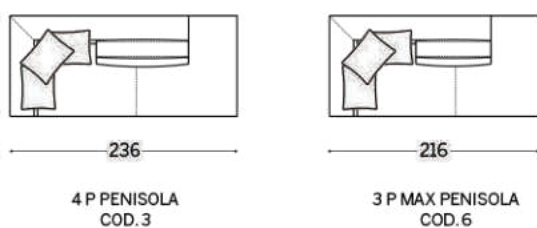

Loman / Divani penisola / Open-end sofas