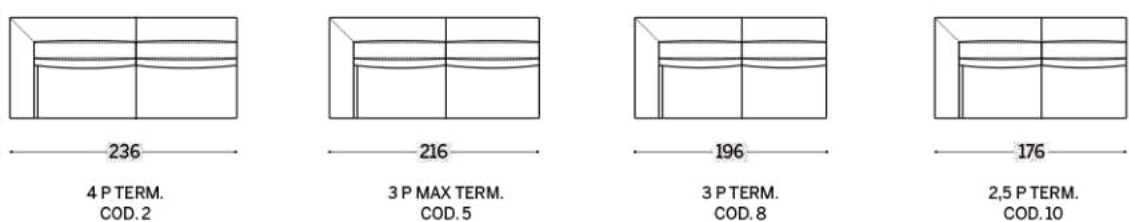

Loman / Divani terminali DX-SX / Terminal sofas DX-SX