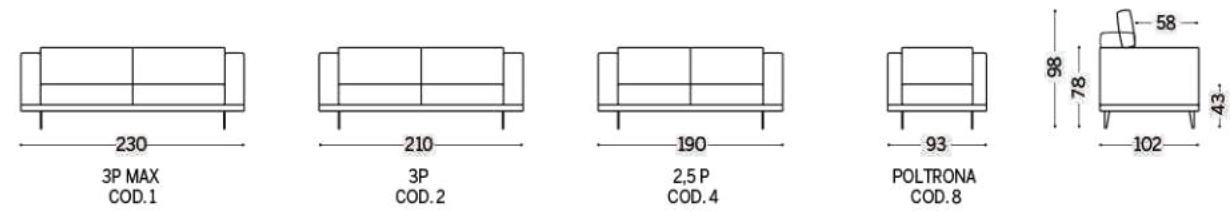

Andy has wide seats fitted with a reclining headrest on which to sit back and relax. A versatile and functional solution featuring modular seating, a chaise longue and pouf.

Andy / Divani / Sofas

Poltrona / Armchairs