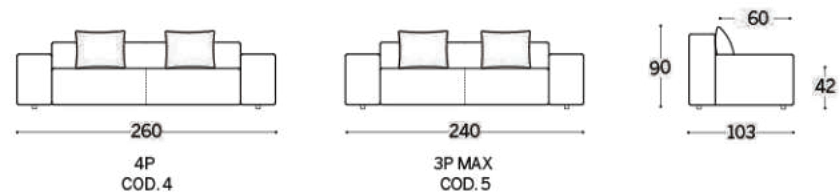

Comfort / Divani / Sofas