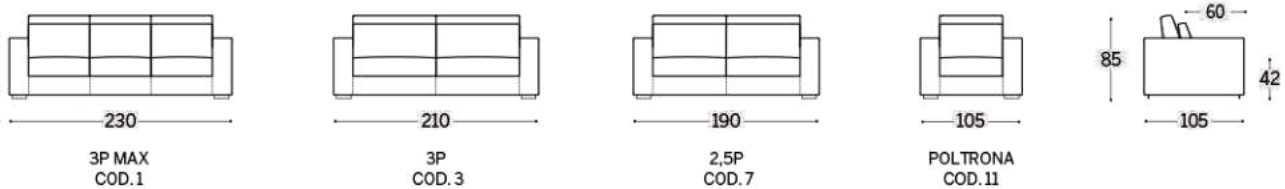

Shade / Divani / Sofas

Poltrona / Armchairs