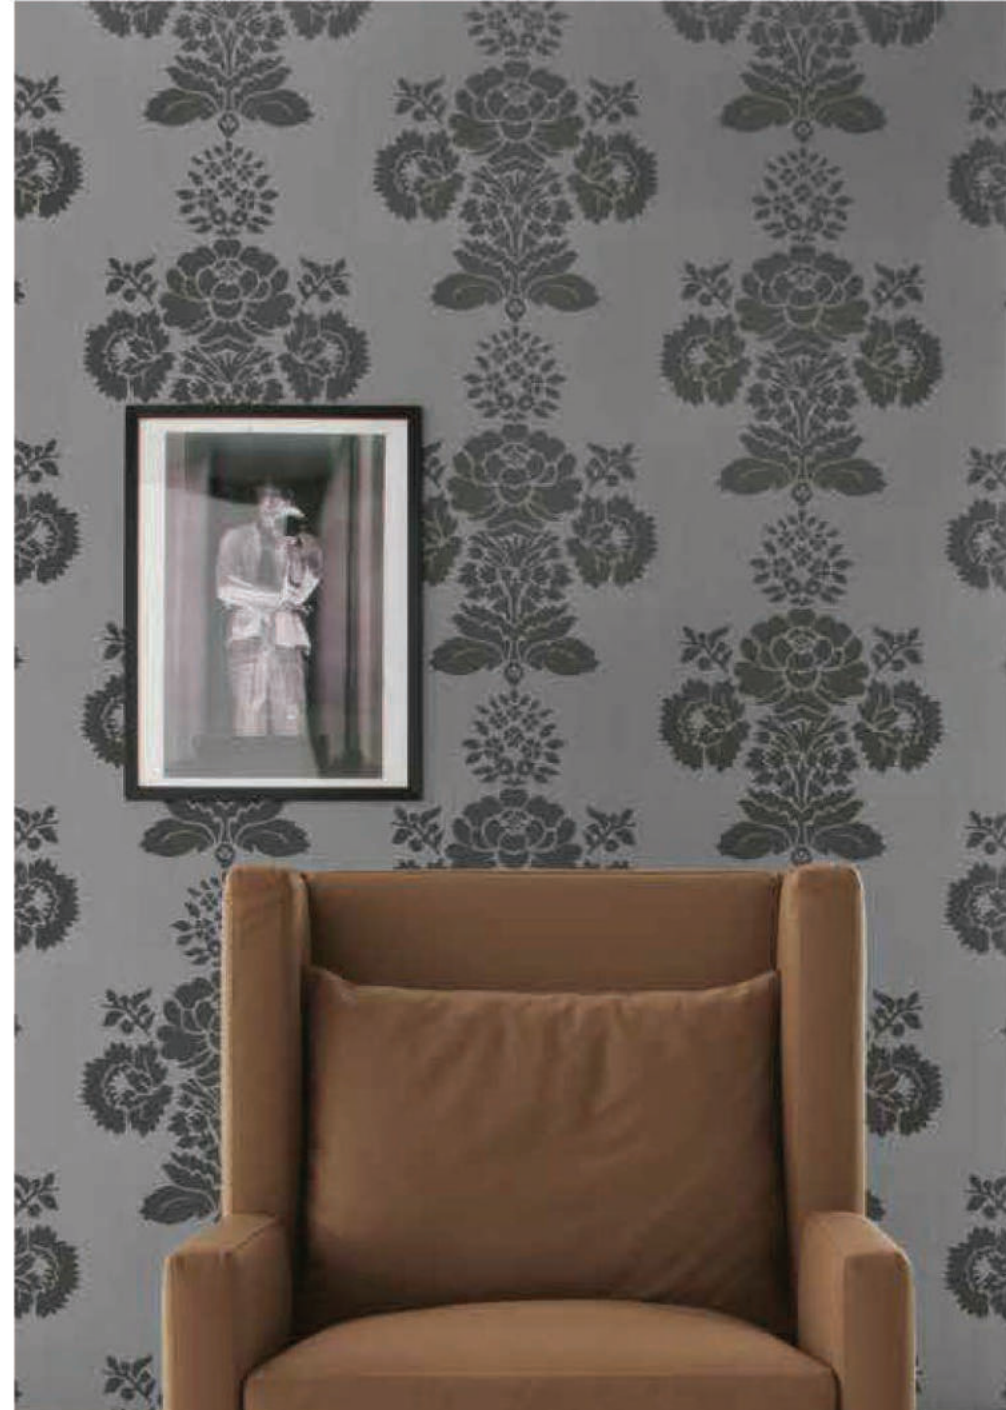

Club

design: Giovanni Pesce

Club poltroncina nella versione rivestita in pelle naturale, morbidezza e senso estetico in primo piano, per una seduta di alto valore.

Club armchair in the natural leather model, excellent softness and design for a truly precious chair.