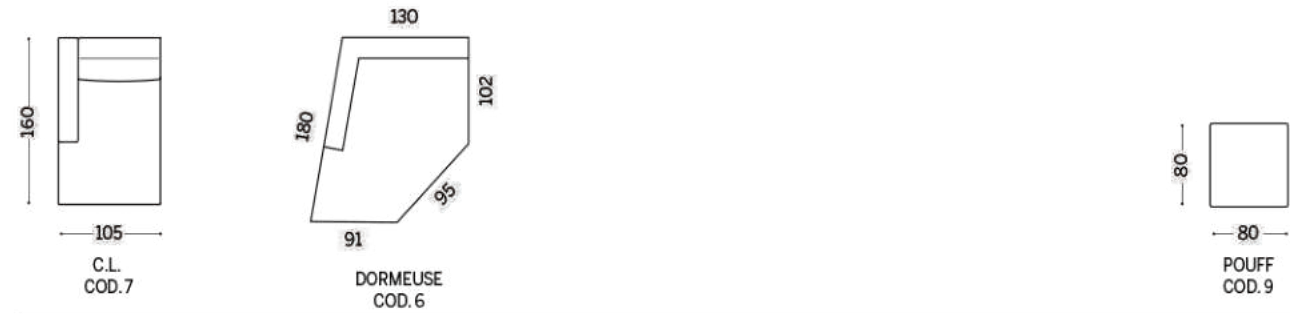

Andy / Divani terminali DX-SX / Terminal sofas DX-SX

Andy / Chaise longue - Dormeuse / Chaise longue - Dormouse

Pouff