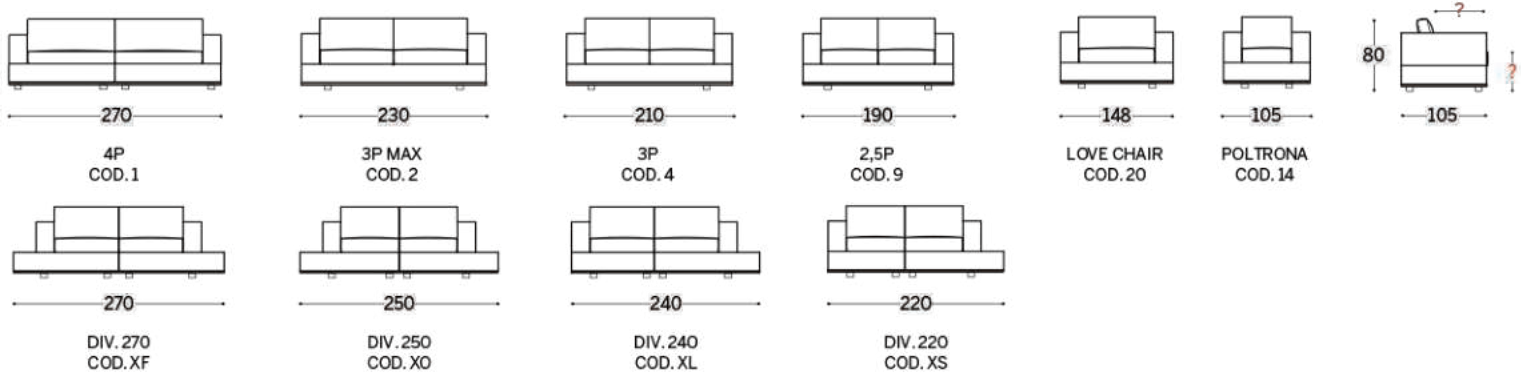

Travel / Divani / Sofas