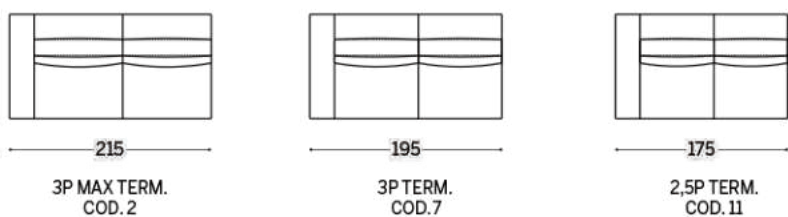

Cardiff / Divani terminali DX-SX / Terminal sofas DX-SX