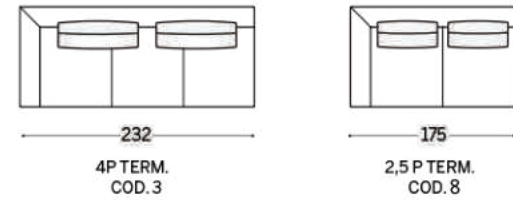

Poltrona / Armchairs

Kamy / Divani terminali DX-SX / Terminal sofas DX-SX