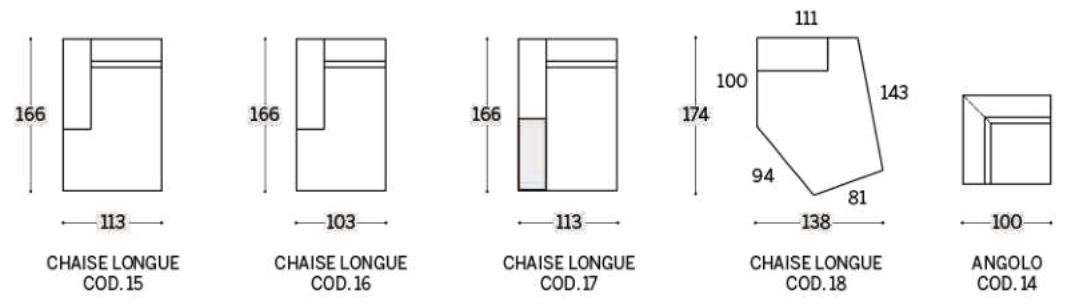

Cube / Chaise longue - Angolo / Chaise longue - Corner