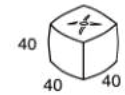

Tetris Buttons / Sistema modulare / Modular system