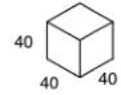

Tetris / Sistema modulare / Modular system