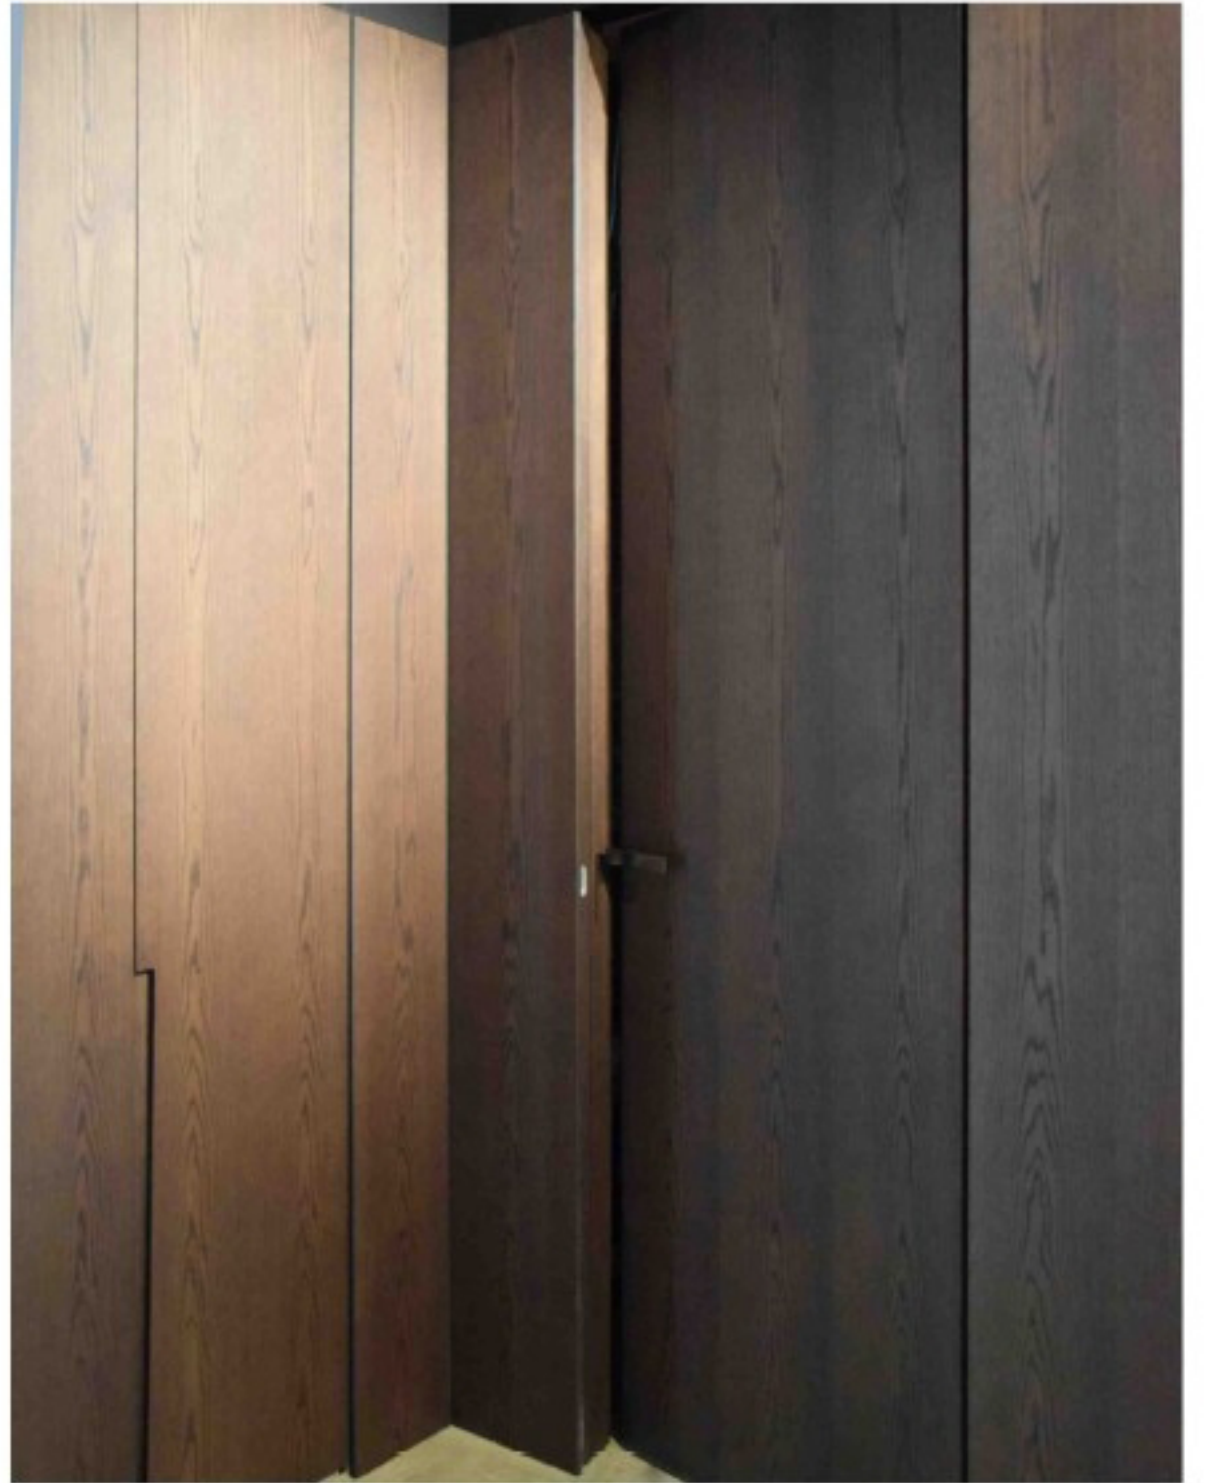

BASIC & BETA
BASIC & BETA

BASIC & BETA

armadio con ante Basic in rovere
bruciato abbinato a ante vetro Beta
con interno illuminato.
armadio integrato con pannellatura
e porte locale

*wardrobe with Basic doors bruciato
oak combined with glass door Beta
inside with led lights.
wardrobe paneling and room-door
all with the same finishing*