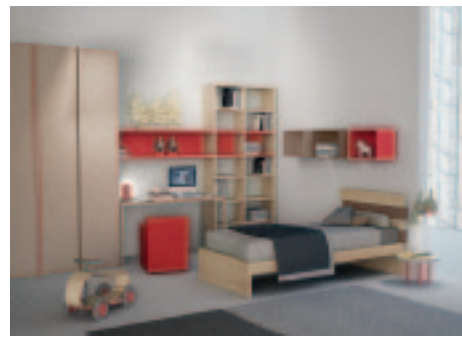

01
PAG. 10-13