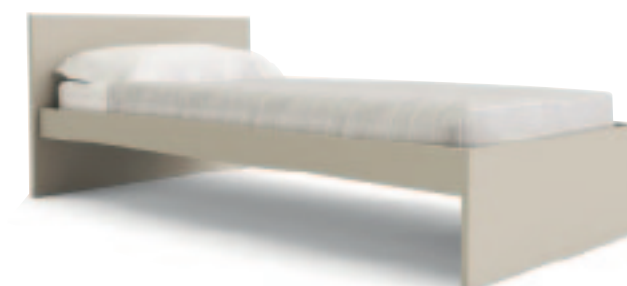

CHAT

FINITURE / FINISHES:
Testiera e pediera: disponibili in tutte le essenze, laccati antigraffio e frassino laccato a poro aperto.
Giroletto: disponibile in tutte le essenze e laccati antigraffio.

DIMENSIONI / DIMENSIONS:
L.118,2xP.199cm (rete 80x190)
L.118,2xP.209cm (rete 80x200)
L.118,2xP.199cm (rete 90x190)
L.118,2xP.209cm (rete 90x200)
L.132xP.199cm (rete 120x190)
L.132xP.209cm (rete 120x200)

Headboard and foot of the bed: available in all types of wood, scratch-resistant lacquers and lacquered open pore ash.
Bedframe: available in all types of wood and scratch-resistant lacquers.

GIROLETTI DISPONIBILI / AVAILABLE BED FRAMES:
A – B – C – D – E – F