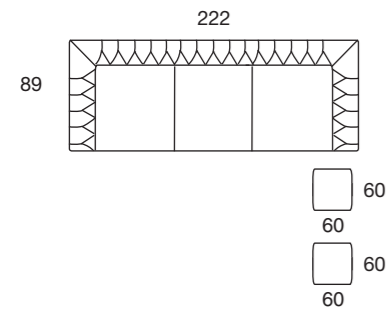

COMPOSIZIONI FOTOGRAFATE / COMPOSITIONS AS IN THE PHOTO / COMPOSITIONS PHOTOGRAPHÉES

PAGE 126-127