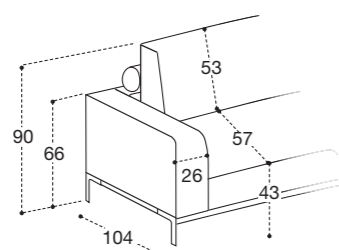

SPALLIERA PIUMA
FEATHER BACK CUSHION
DOSSIER PLUME